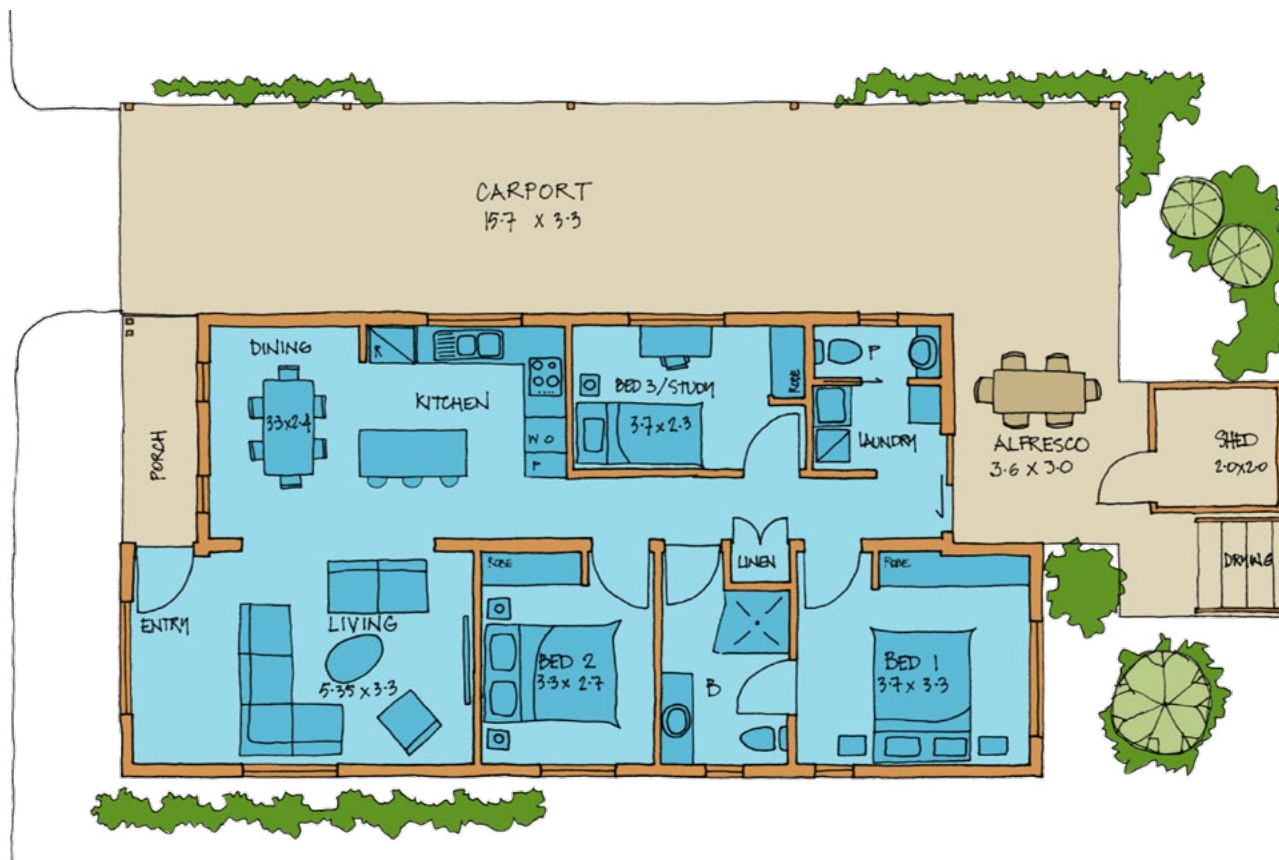

SWEET DREAMS

Bedrooms: 3 WC: 2 Bathrooms: 1 Carports: 2 House: 87 m² Total: 157.8 m²

Providence Lifestyle

Henley Brook Resort

Mark Jewell

Sales Consultant for Haynes, Henley Brook & Mandurah Resorts

T 0411 497 111 E markj@providencelifestyle.com.au

Download price list at henleybrook.providencelifestyle.com.au

Images are for illustration purposes only and may be subject to change due to availability of materials, compliance or design considerations. Prices and lot sizes are subject to change. Garage doors available on selected sites at an additional cost.

Information correct as of August 2024.

SWEET DREAMS

Bedrooms: 3 WC: 2 Bathrooms: 1 Carparks: 2 House: 87 m² Total: 1578 m²

Providence Lifestyle
Henley Brook Resort

Mark Jewell

Sales Consultant for Haynes, Henley Brook & Mandurah Resorts