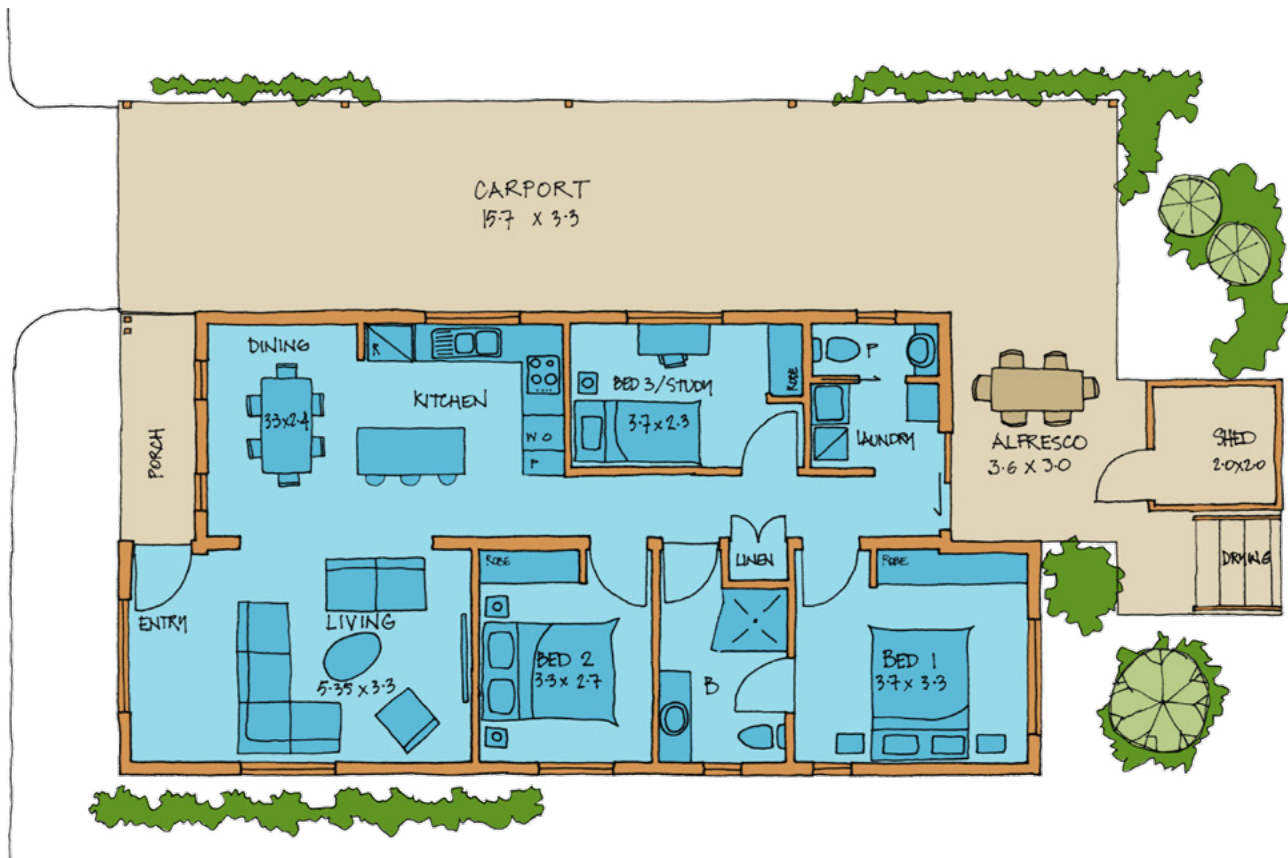

SWEET DREAMS

Bedrooms: 3 WC: 2 Bathrooms: 1 Carports: 2 House: 87 m² Total: 157.8 m²

Providence Lifestyle
Henley Brook Resort

Mark Jewell

Sales Consultant for Haynes, Henley Brook & Mandurah Resorts

T 0411 497 111 E markj@providencelifestyle.com.au

Download price list at henleybrook.providencelifestyle.com.au

Images are for illustration purposes only and may be subject to change due to availability of materials, compliance or design considerations. Prices and lot sizes are subject to change. Garage doors available on selected sites at an additional cost.

Information correct as of October 2024.

SWEET DREAMS

Bedrooms: 3 WC: 2 Bathrooms: 1 Carparks: 2 House: 87 m² Total: 157.8 m²

Providence Lifestyle

Henley Brook Resort

Mark Jewell

Sales Consultant for Haynes, Henley Brook & Mandurah Resorts