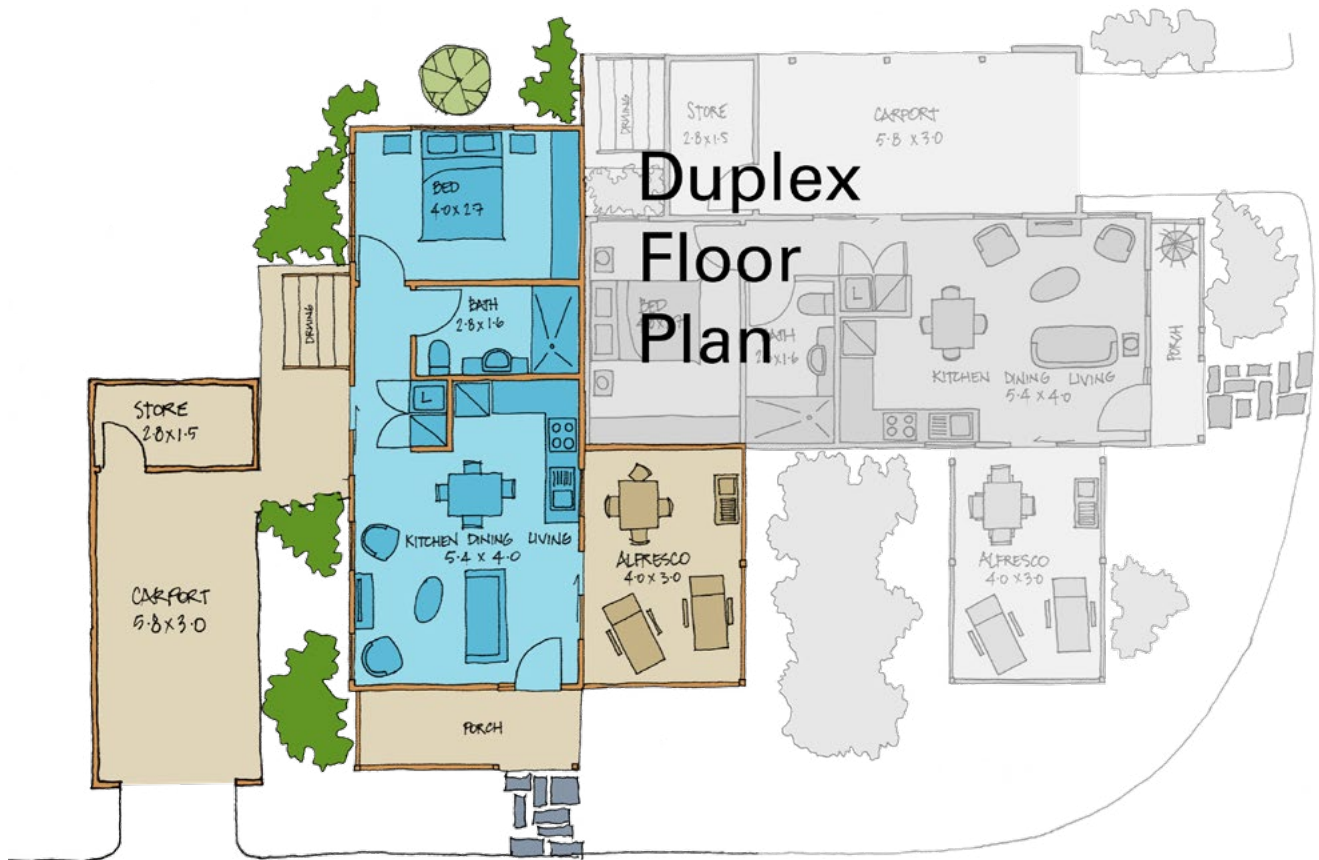

CECILIA

Bedrooms: 1 WC: 1 Bathrooms: 1 Carports: 1 House: 42.8 m² Total: 81.4 m²

Providence Lifestyle
Henley Brook Resort

Mark Jewell

Sales Consultant for Haynes, Henley Brook & Mandurah Resorts

T 0411 497 111 E markJ@providencelifestyle.com.au

Download price list at henleybrook.providencelifestyle.com.au

Images are for illustration purposes only and may be subject to change due to availability of materials, compliance or design considerations. Prices and lot sizes are subject to change. Garage doors available on selected sites at an additional cost. Carport size and capacity may vary depending on the individual lot size.

Information correct as of February 2025.

CECILIA

Bedrooms: 1 WC: 1 Bathrooms: 1 Carparks: 1 House: 42.8 m² Total: 81.4 m²

Providence Lifestyle
Henley Brook Resort

Mark Jewell

Sales Consultant for Haynes, Henley Brook & Mandurah Resorts