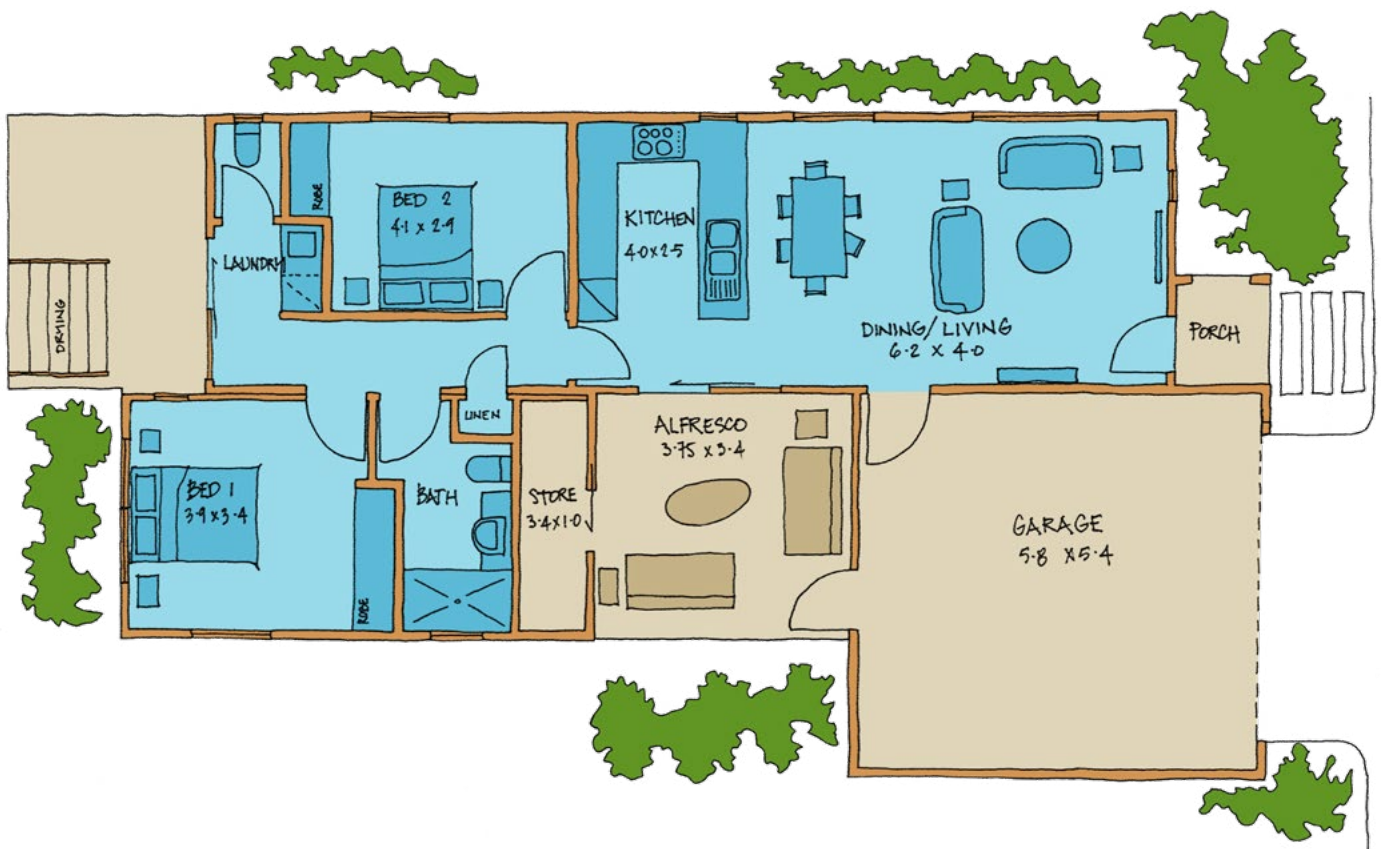

DREAM CATCHER

Bedrooms: 2 WC: 2 Bathrooms: 1 Carparks: 2 House: 84.8 m² Total: 136.25 m²

Providence Lifestyle
Henley Brook Resort

Mark Jewell

Lifestyle Sales Consultant

T 0411 497 111 E markJ@providencelifestyle.com.au

Download price list at henleybrook.providencelifestyle.com.au

Images are for illustration purposes only and may be subject to change due to availability of materials, compliance or design considerations. Prices and lot sizes are subject to change. Garage doors available on selected sites at an additional cost. Carport size and capacity may vary depending on the individual lot size.

Information correct as of February 2025.

DREAM CATCHER

Bedrooms: 2 WC: 2 Bathrooms: 1 Carparks: 2 House: 84.8 m² Total: 136.25 m²

Providence Lifestyle
Henley Brook Resort

Mark Jewell

Lifestyle Sales Consultant