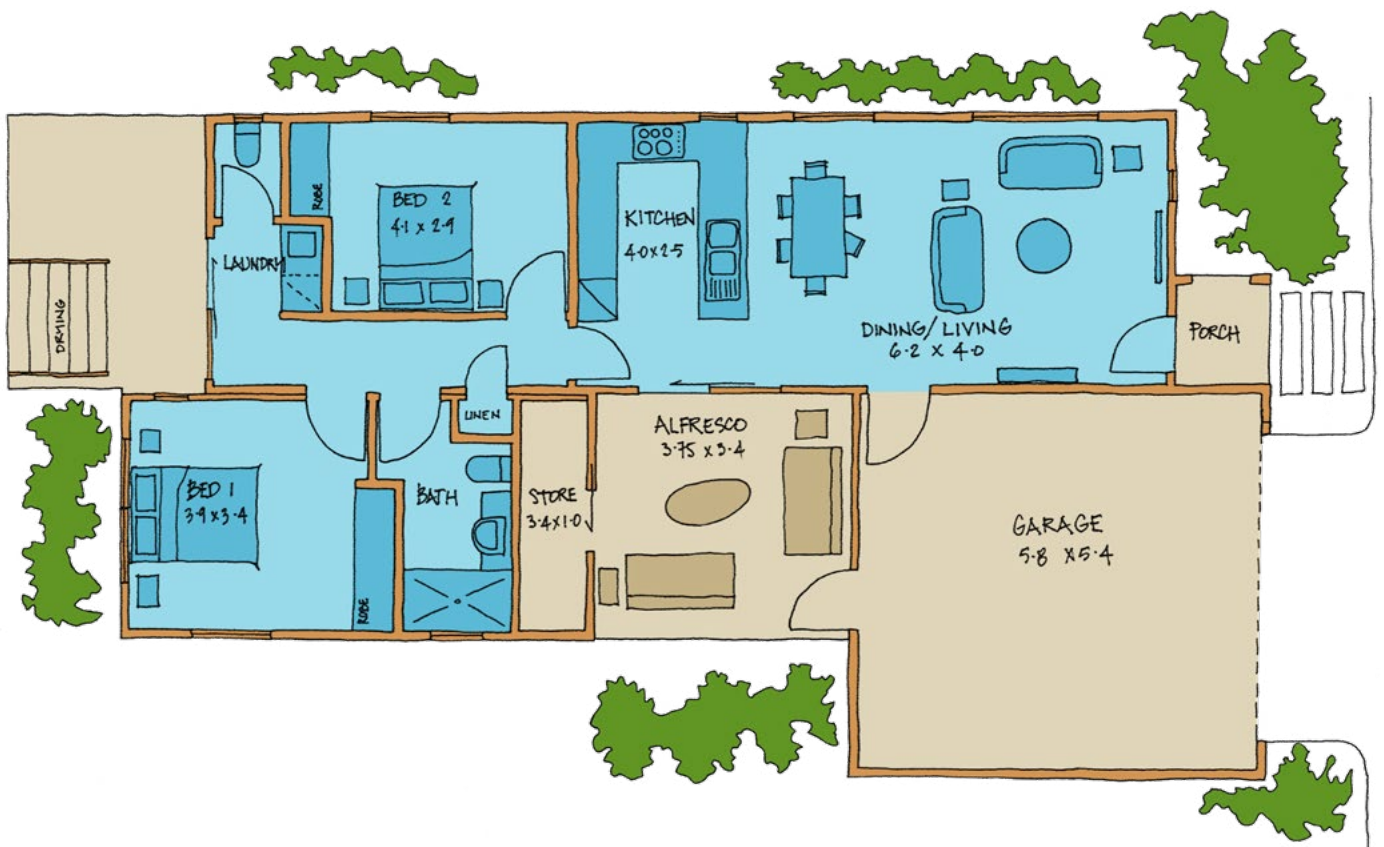

DREAM CATCHER

Bedrooms: 2 WC: 2 Bathrooms: 1 Carparks: 2 House: 84.8 m² Total: 136.25 m²

Providence Lifestyle
Henley Brook Resort

Mark Jewell

Sales Consultant for Haynes, Henley Brook & Mandurah Resorts

T 0411 497 111 E markj@providencelifestyle.com.au

Download price list at henleybrook.providencelifestyle.com.au

Images are for illustration purposes only and may be subject to change due to availability of materials, compliance or design considerations. Prices and lot sizes are subject to change. Garage doors available on selected sites at an additional cost. Carport size and capacity may vary depending on the individual lot size.

Information correct as of February 2025.

DREAM CATCHER

Bedrooms: 2 WC: 2 Bathrooms: 1 Carparks: 2 House: 84.8 m² Total: 136.25 m²

Providence Lifestyle
Henley Brook Resort

Mark Jewell

Sales Consultant for Haynes, Henley Brook & Mandurah Resorts