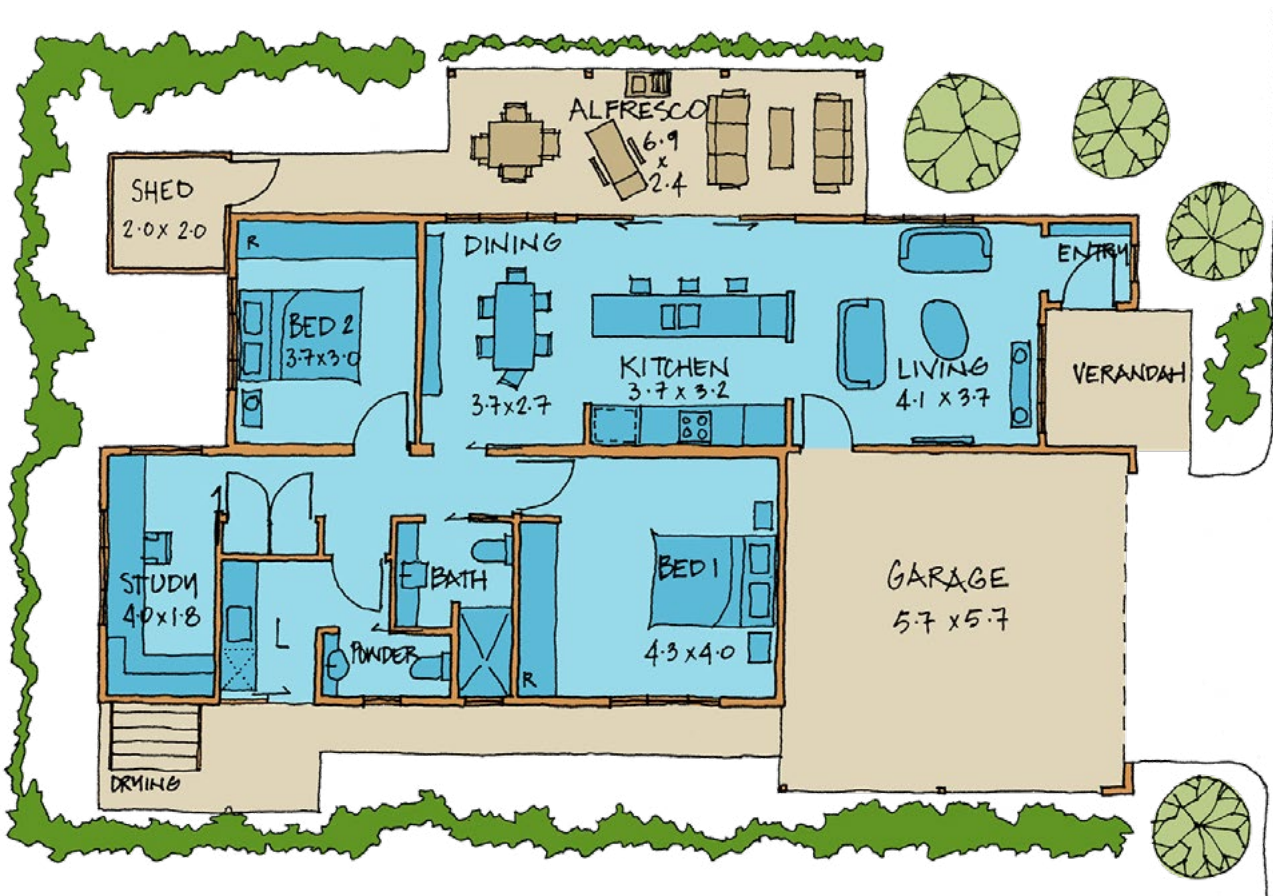

MOON SHADOW DX

Bedrooms: 2 WC: 2 Bathrooms: 1 Carparks: 2 House: 94 m² Total: 147.3 m²

Providence Lifestyle
Henley Brook Resort

Garage only on selected homes

Mark Jewell

Lifestyle Sales Consultant

T 0411 497 111 E markJ@providencelifestyle.com.au

Download price list at henleybrook.providencelifestyle.com.au

Images are for illustration purposes only and may be subject to change due to availability of materials, compliance or design considerations. Prices and lot sizes are subject to change. Garage doors available on selected sites at an additional cost. Carport size and capacity may vary depending on the individual lot size.

Information correct as of February 2025.

MOON SHADOW DX

Bedrooms: 2 WC: 2 Bathrooms: 1 Carparks: 2 House: 94 m² Total: 1473 m²

Providence Lifestyle
Henley Brook Resort

Mark Jewell

Lifestyle Sales Consultant