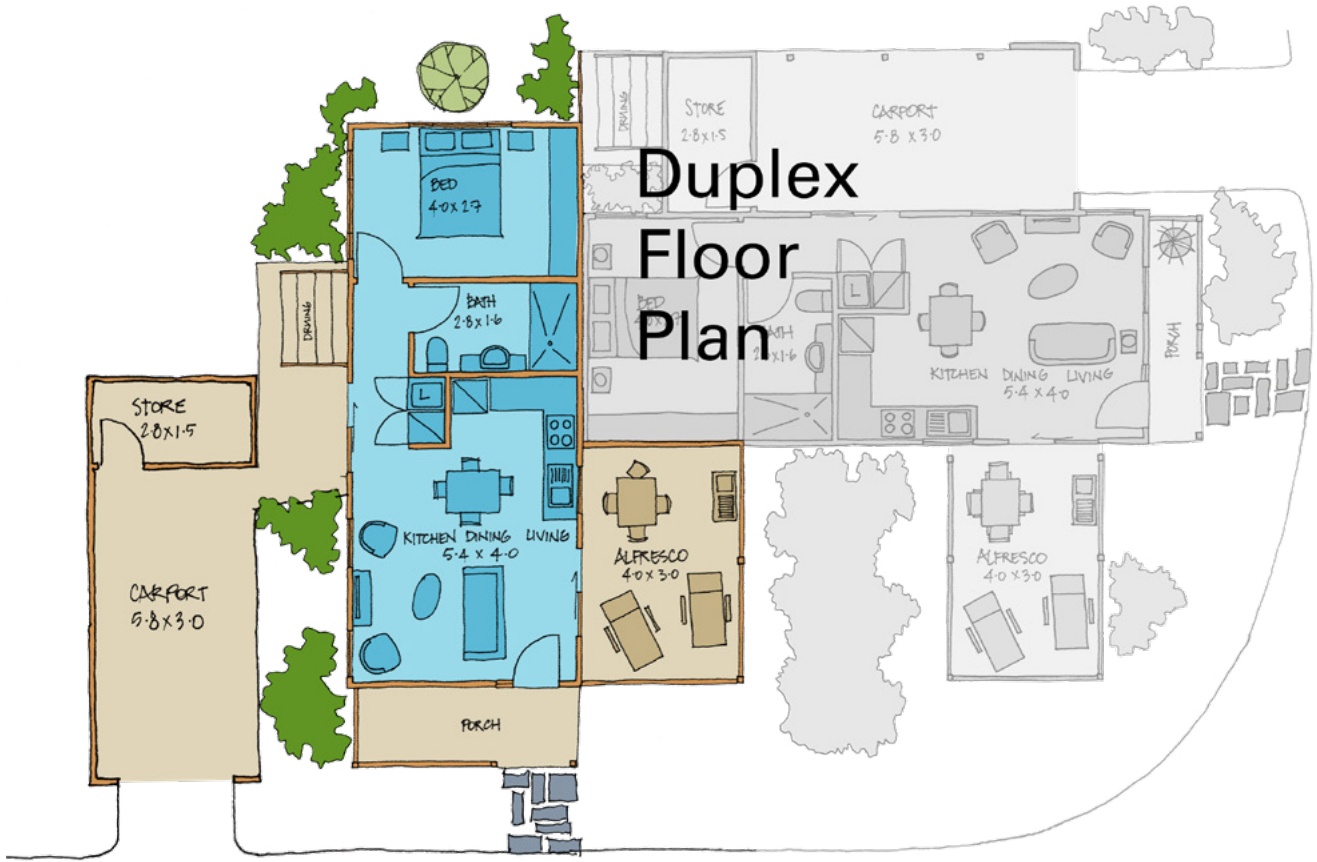

# CECILIA

Bedrooms: 1 WC: 1 Bathrooms: 1 Carports: 1 House: 42.8 m<sup>2</sup> Total: 81.4 m<sup>2</sup>

Providence Lifestyle  
Henley Brook Resort

Mark Jewell

Lifestyle Sales Consultant

T 0411 497 111 E markJ@providencelifestyle.com.au

Download price list at [henleybrook.providencelifestyle.com.au](https://henleybrook.providencelifestyle.com.au)

Images are for illustration purposes only and may be subject to change due to availability of materials, compliance or design considerations. Prices and lot sizes are subject to change. Garage doors available on selected sites at an additional cost. Carport size and capacity may vary depending on the individual lot size.

# CECILIA

Bedrooms: 1 WC: 1 Bathrooms: 1 Carparks: 1 House: 42.8 m<sup>2</sup> Total: 81.4 m<sup>2</sup>

Providence Lifestyle  
Henley Brook Resort

Mark Jewell

Lifestyle Sales Consultant

T 0411 497 111 E [markJ@providencelifestyle.com.au](mailto:markJ@providencelifestyle.com.au)