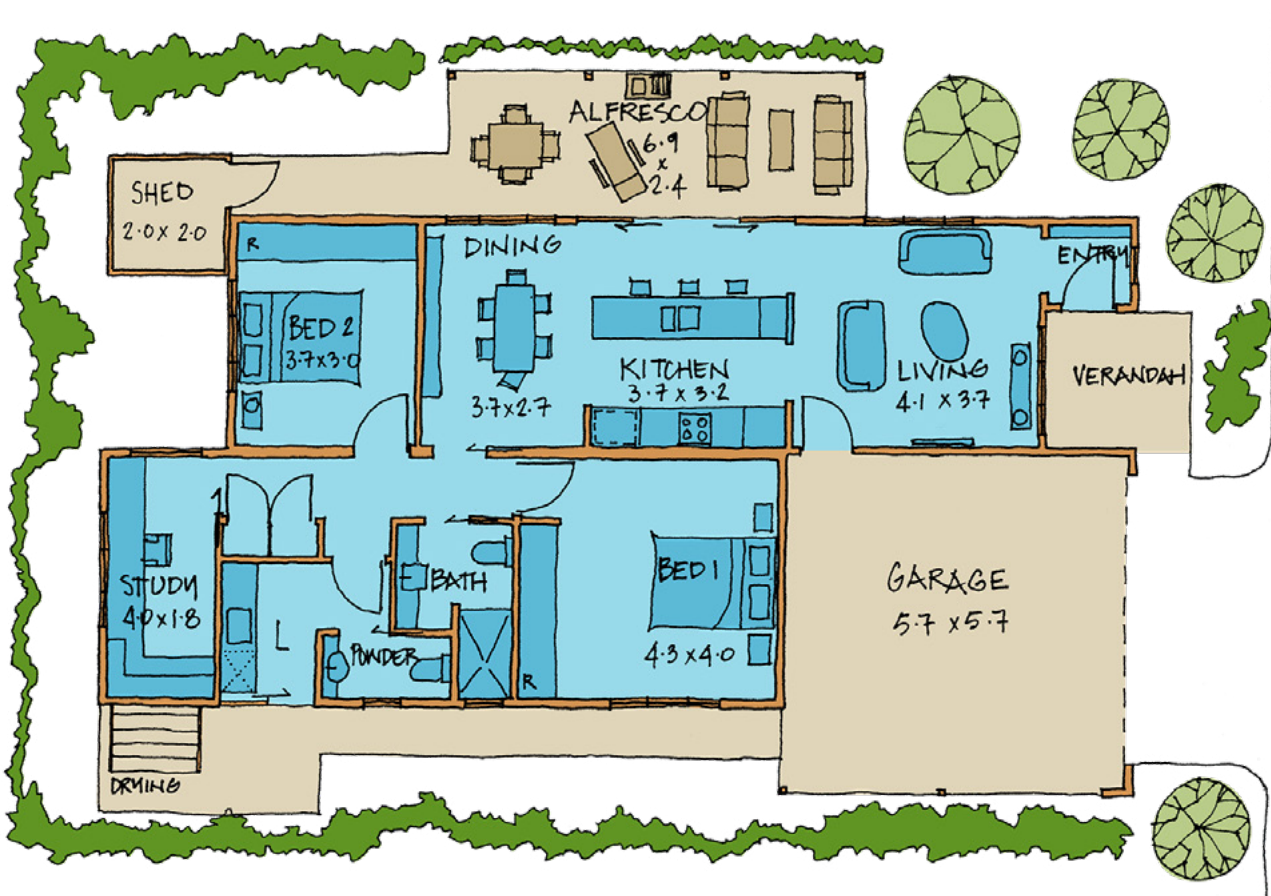

MOON SHADOW DX

Bedrooms: 2 WC: 2 Bathrooms: 1 Carparks: 2 House: 94 m² Total: 147.3 m²

Providence Lifestyle
Henley Brook Resort

Garage only on selected homes

Mark Jewell

Lifestyle Sales Consultant

T 0411 497 111 E markJ@providencelifestyle.com.au

Download price list at henleybrook.providencelifestyle.com.au

Images are for illustration purposes only and may be subject to change due to availability of materials, compliance or design considerations. Prices and lot sizes are subject to change. Garage doors available on selected sites at an additional cost. Carport size and capacity may vary depending on the individual lot size.

Information correct as of March 2025.

MOON SHADOW DX

Bedrooms: 2 WC: 2 Bathrooms: 1 Carparks: 2 House: 94 m² Total: 147.3 m²

Providence Lifestyle
Henley Brook Resort

Mark Jewell

Lifestyle Sales Consultant

T 0411 497 111 E markJ@providencelifestyle.com.au