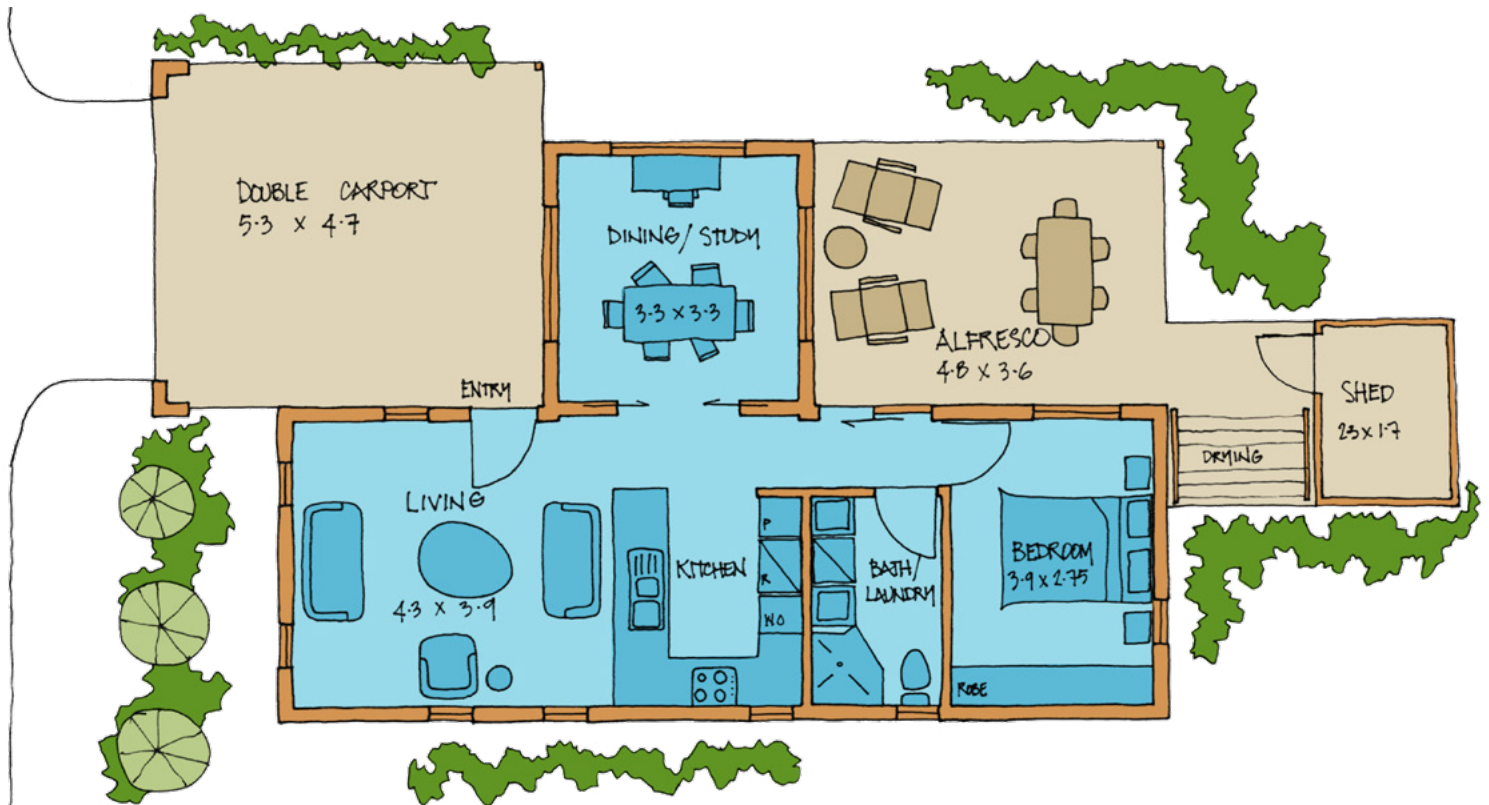

# TICKLED PINK

Bedrooms: 1 WC: 1 Bathrooms: 1 Carports: 2 House: 59 m<sup>2</sup> Total: 104 m<sup>2</sup>

Providence Lifestyle  
Henley Brook Resort

Mark Jewell

Lifestyle Sales Consultant

T 0411 497 111 E [markJ@providencelifestyle.com.au](mailto:markJ@providencelifestyle.com.au)

Download price list at [henleybrook.providencelifestyle.com.au](https://henleybrook.providencelifestyle.com.au)

Images are for illustration purposes only and may be subject to change due to availability of materials, compliance or design considerations. Prices and lot sizes are subject to change. Garage doors available on selected sites at an additional cost. Carport size and capacity may vary depending on the individual lot size.