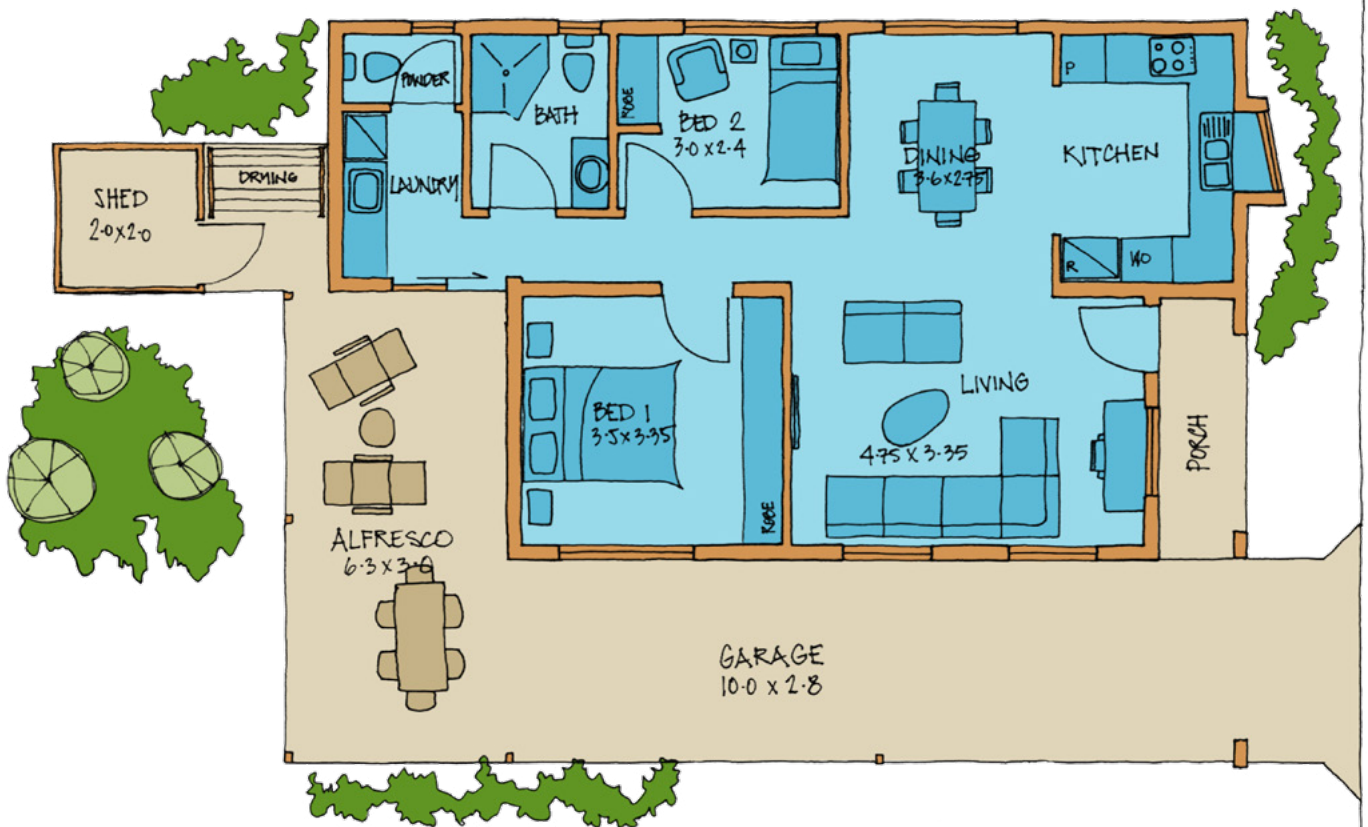

# YOUR SONG

Providence Lifestyle

Henley Brook Resort

Bedrooms: 2 WC: 2 Bathrooms: 1 Carports: 2 House: 71 m<sup>2</sup> Total: 126 m<sup>2</sup>

Garage only on selected homes

Mark Jewell

Lifestyle Sales Consultant

Images are for illustration purposes only and may be subject to change due to availability of materials, compliance or design considerations. Prices and lot sizes are subject to change. Garage doors available on selected sites at an additional cost. Carport size and capacity may vary depending on the individual lot size.

# YOUR SONG

Bedrooms: 2 WC: 2 Bathrooms: 1 Carparks: 2 House: 71 m<sup>2</sup> Total: 126 m<sup>2</sup>

Providence Lifestyle  
Henley Brook Resort

STAGE 1a STAGE 1b STAGE 2a STAGE 2b STAGE 5

Mark Jewell

Lifestyle Sales Consultant