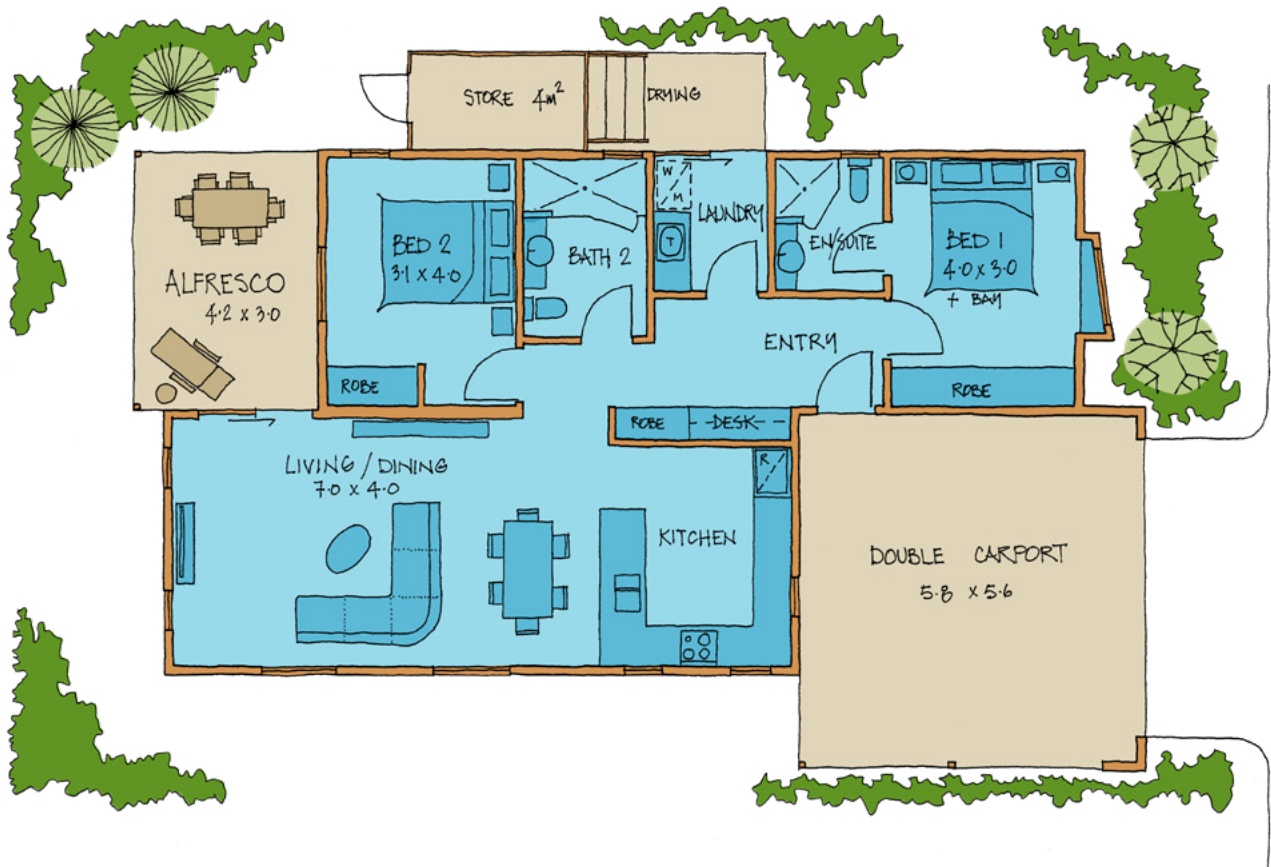

ALIVE AND WELL

Bedrooms: 2 WC: 2 Bathrooms: 2 Carports: 2 House: 86 m² Total: 145 m²

Providence Lifestyle
Henley Brook Resort

Mark Jewell

Lifestyle Sales Consultant

T 0411 497 111 E markJ@providencelifestyle.com.au

Download price list at henleybrook.providencelifestyle.com.au

Images are for illustration purposes only and may be subject to change due to availability of materials, compliance or design considerations. Prices and lot sizes are subject to change. Garage doors available on selected sites at an additional cost. Carport size and capacity may vary depending on the individual lot size.

Information correct as of March 2026.

ALIVE AND WELL

Bedrooms: 2 WC: 2 Bathrooms: 2 Carparks: 2 House: 86 m² Total: 145 m²

Providence Lifestyle
Henley Brook Resort

STAGE 1A STAGE 1B STAGE 2A STAGE 2B STAGE 3A STAGE 3B STAGE 5