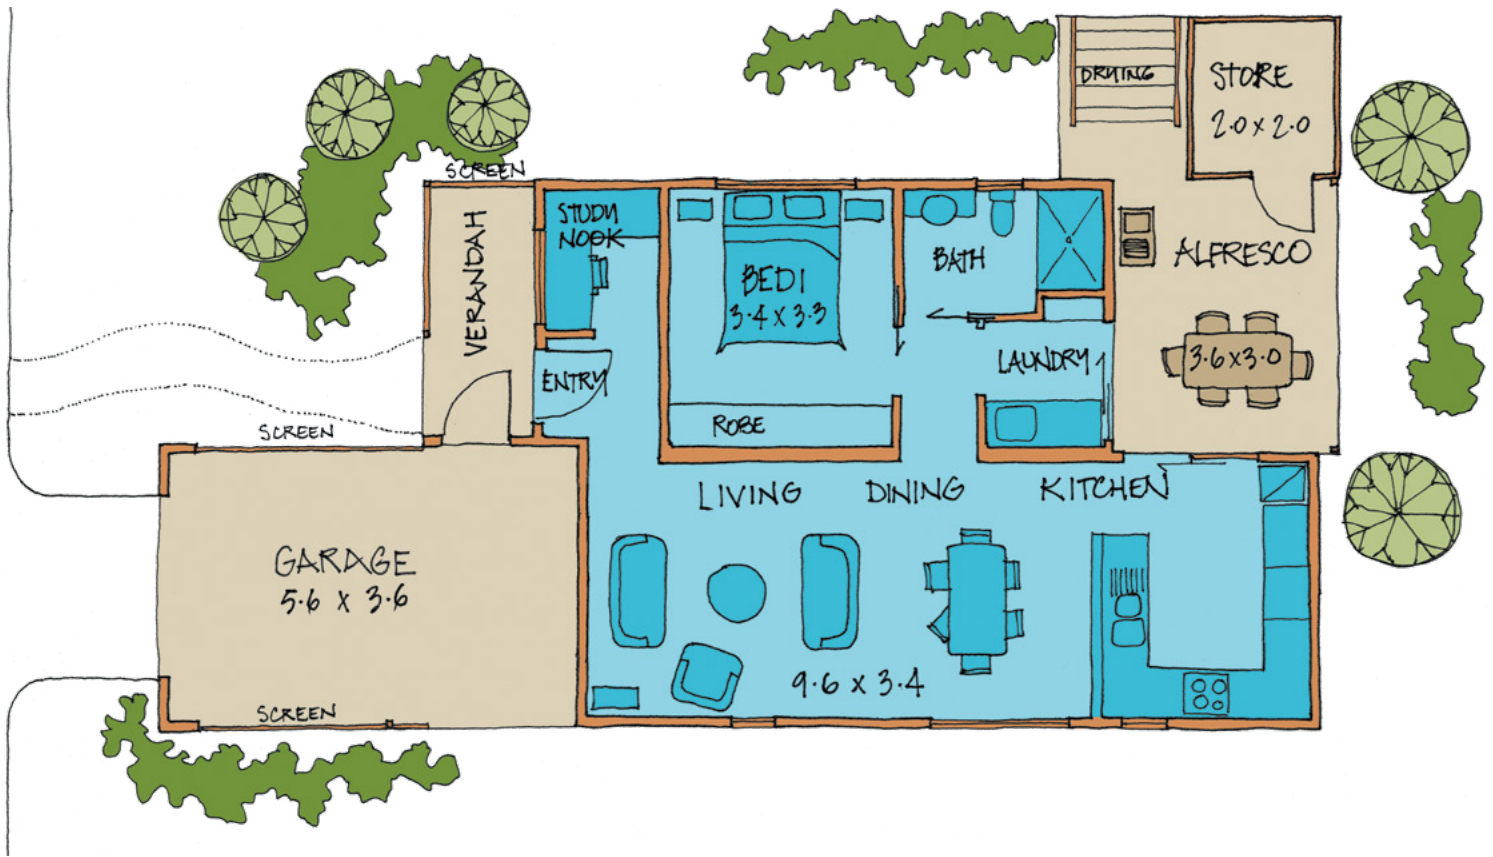

DAYDREAM

Bedrooms: 1 WC: 1 Bathrooms: 1 Carports: 1 House: 58 m² Total: 96 m²

Providence Lifestyle
Henley Brook Resort

Garage only on selected homes

Mark Jewell

Lifestyle Sales Consultant

T 0411 497 111 E markJ@providencelifestyle.com.au

Download price list at henleybrook.providencelifestyle.com.au

Images are for illustration purposes only and may be subject to change due to availability of materials, compliance or design considerations. Prices and lot sizes are subject to change. Garage doors available on selected sites at an additional cost. Carport size and capacity may vary depending on the individual lot size.

Information correct as of March 2026.

DAYDREAM

Bedrooms: 1 WC: 1 Bathrooms: 1 Carparks: 1 House: 58 m² Total: 96 m²

Providence Lifestyle
Henley Brook Resort

STAGE 1A STAGE 1B STAGE 2A STAGE 2B STAGE 3A STAGE 3B STAGE 5