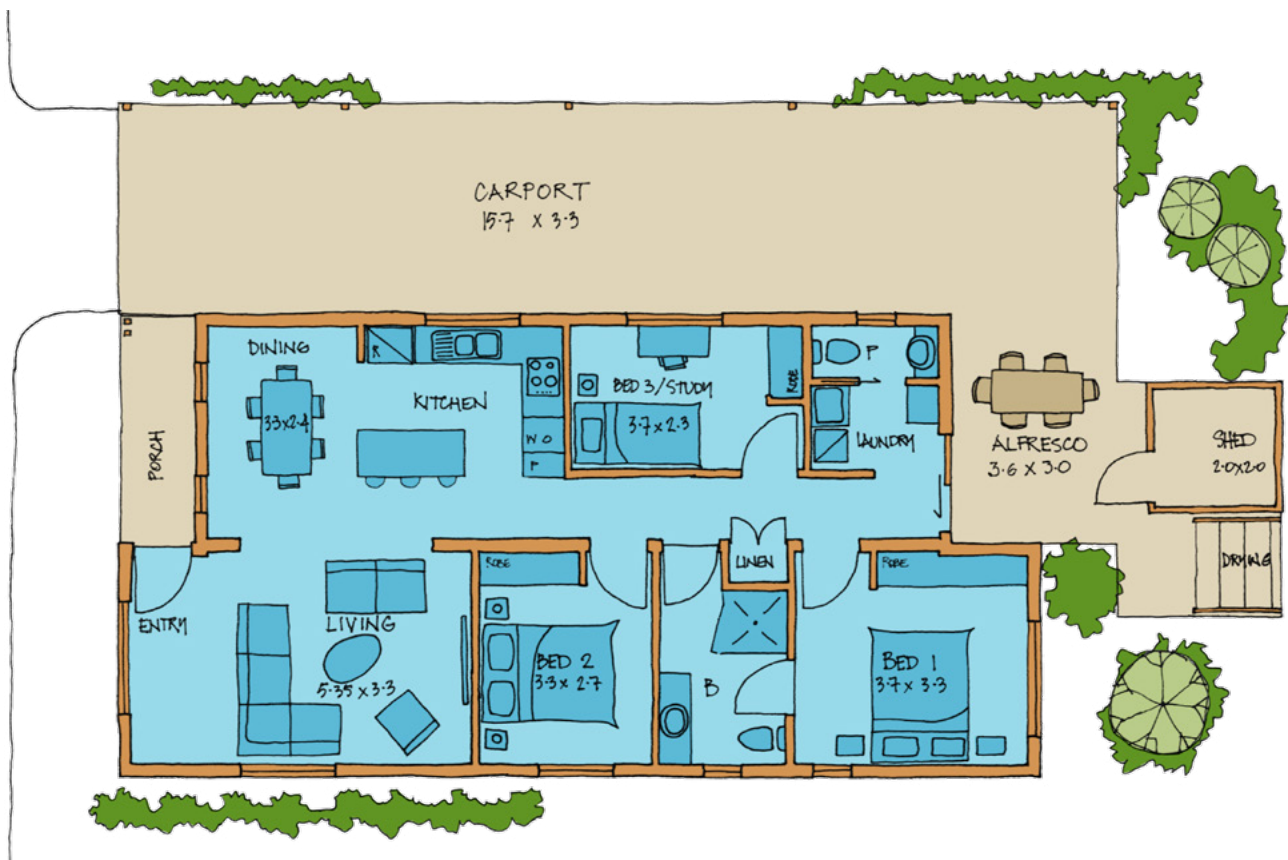

SWEET DREAMS

Bedrooms: 3 WC: 2 Bathrooms: 1 Carports: 2 House: 87 m² Total: 157.8 m²

Providence Lifestyle

Henley Brook Resort

Mark Jewell

Lifestyle Sales Consultant

T 0411 497 111 E markJ@providencelifestyle.com.au

Download price list at henleybrook.providencelifestyle.com.au

Images are for illustration purposes only and may be subject to change due to availability of materials, compliance or design considerations. Prices and lot sizes are subject to change. Garage doors available on selected sites at an additional cost. Carport size and capacity may vary depending on the individual lot size.

Information correct as of March 2026.

SWEET DREAMS

Bedrooms: 3 WC: 2 Bathrooms: 1 Carparks: 2 House: 87 m² Total: 1578 m²

Providence Lifestyle

Henley Brook Resort

Mark Jewell

Lifestyle Sales Consultant

T 0411 497 111 E markJ@providencelifestyle.com.au