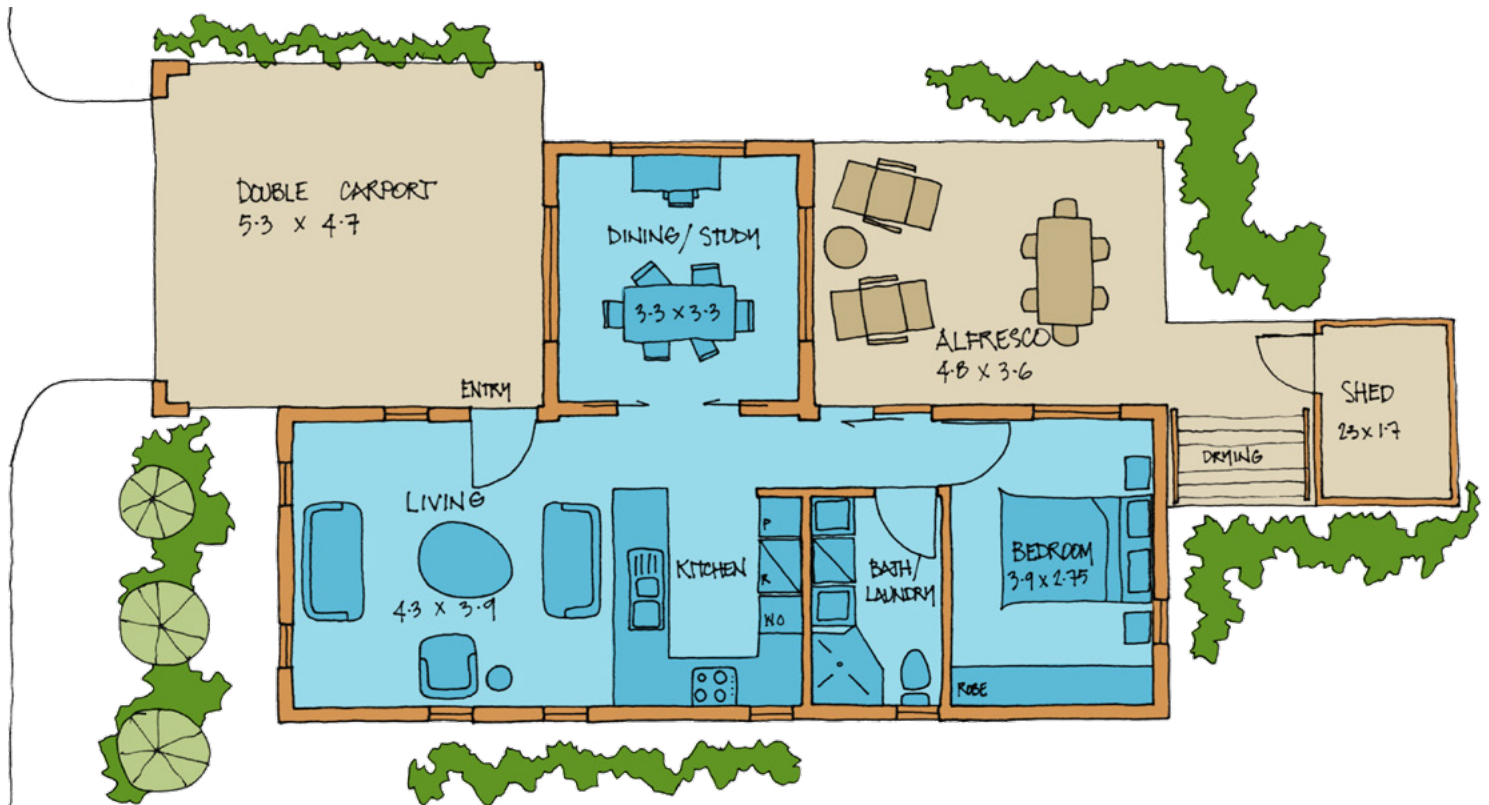

TICKLED PINK

Bedrooms: 1 WC: 1 Bathrooms: 1 Carports: 2 House: 59 m² Total: 104 m²

Providence Lifestyle
Henley Brook Resort

Mark Jewell

Lifestyle Sales Consultant

T 0411 497 111 E markJ@providencelifestyle.com.au

Download price list at henleybrook.providencelifestyle.com.au

Images are for illustration purposes only and may be subject to change due to availability of materials, compliance or design considerations. Prices and lot sizes are subject to change. Garage doors available on selected sites at an additional cost. Carport size and capacity may vary depending on the individual lot size.

Information correct as of March 2026.

TICKLED PINK

Bedrooms: 1 WC: 1 Bathrooms: 1 Carparks: 2 House: 59 m² Total: 104 m²

Providence Lifestyle
Henley Brook Resort

Mark Jewell

Lifestyle Sales Consultant

T 0411 497 111 E markJ@providencelifestyle.com.au