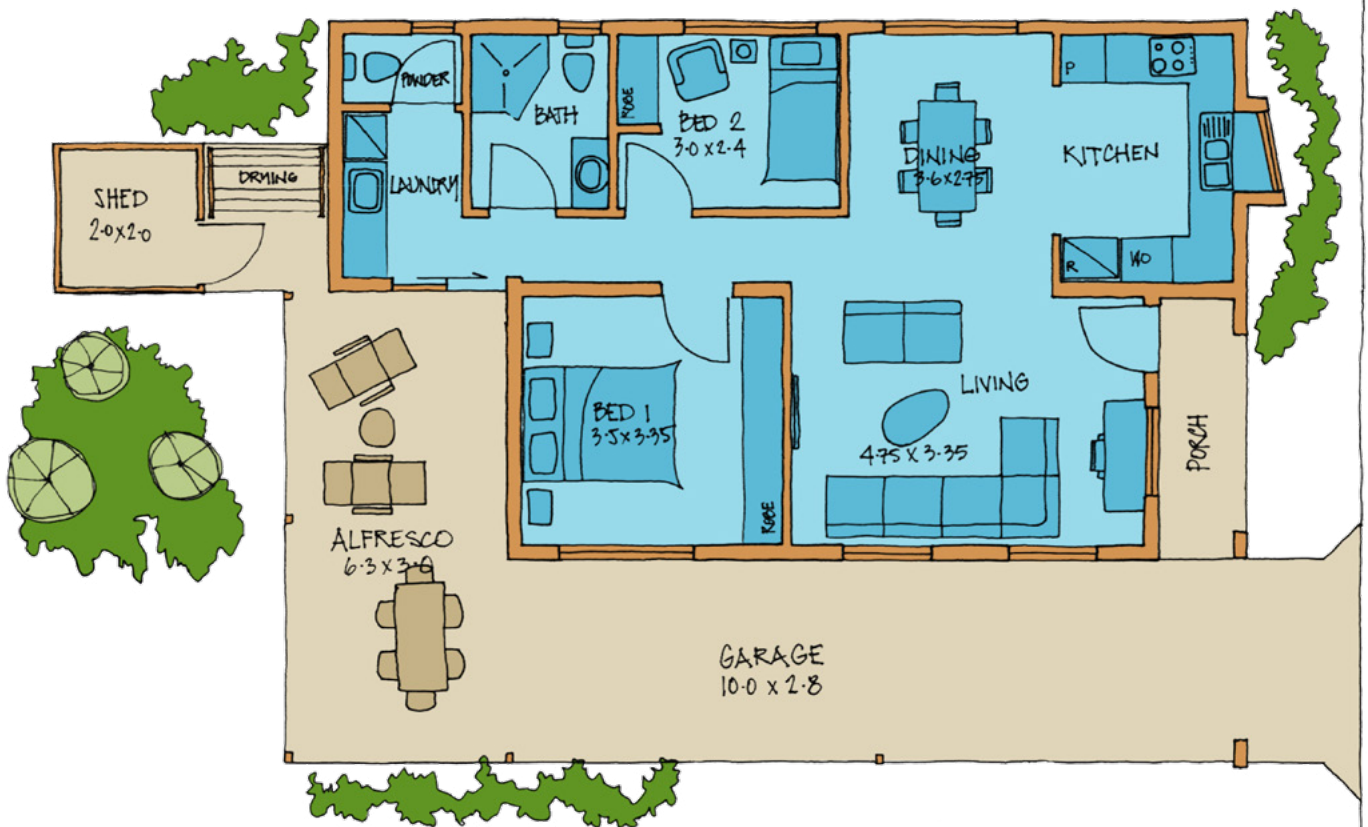

YOUR SONG

Bedrooms: 2 WC: 2 Bathrooms: 1 Carports: 2 House: 71 m² Total: 126 m²

Providence Lifestyle

Henley Brook Resort

Garage only on selected homes

Mark Jewell

Lifestyle Sales Consultant

T 0411 497 111 E markJ@providencelifestyle.com.au

Download price list at henleybrook.providencelifestyle.com.au

Images are for illustration purposes only and may be subject to change due to availability of materials, compliance or design considerations. Prices and lot sizes are subject to change. Garage doors available on selected sites at an additional cost. Carport size and capacity may vary depending on the individual lot size.

Information correct as of March 2026.

YOUR SONG

Bedrooms: 2 WC: 2 Bathrooms: 1 Carparks: 2 House: 71 m² Total: 126 m²

Providence Lifestyle
Henley Brook Resort

STAGE 1A STAGE 1B STAGE 2A STAGE 2B STAGE 3A STAGE 3B STAGE 5