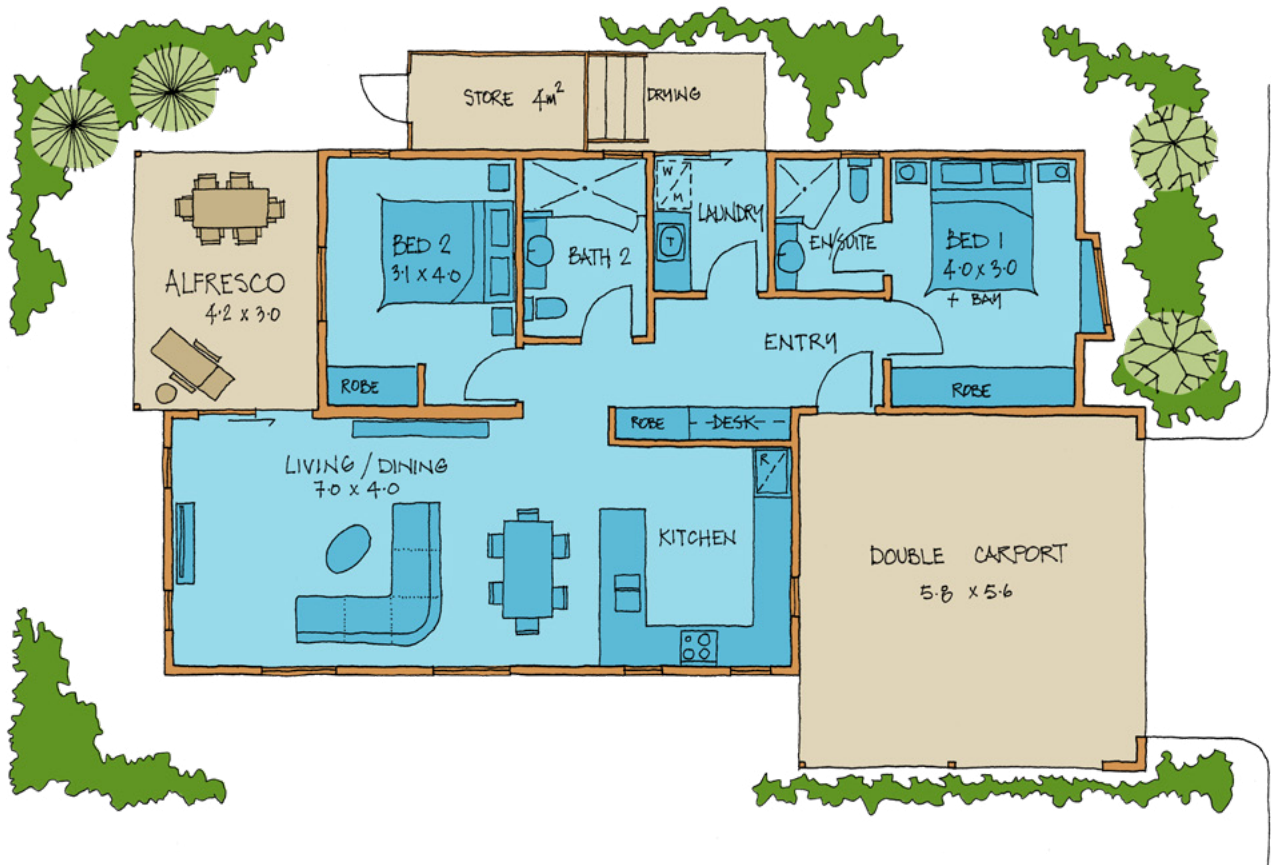

ALIVE AND WELL

Bedrooms: 2 WC: 2 Bathrooms: 2 Carports: 2 Under roof: 141.07 m²

Providence Lifestyle

Henley Brook Resort

Mark Jewell

Lifestyle Sales Consultant

T 0411 497 111 E markJ@providencelifestyle.com.au

Download price list at henleybrook.providencelifestyle.com.au

Images are for illustration purposes only and may be subject to change due to availability of materials, compliance or design considerations. Prices and home sizes are subject to change. Garage doors available on selected sites at an additional cost. Carport size and capacity may vary depending on the individual lot size.

Information correct as of April 2026.

ALIVE AND WELL

Bedrooms: 2 WC: 2 Bathrooms: 2 Carparks: 2 Under roof: 141.07 m²

Providence Lifestyle
Henley Brook Resort

Mark Jewell

Lifestyle Sales Consultant

T 0411 497 111 E markJ@providencelifestyle.com.au