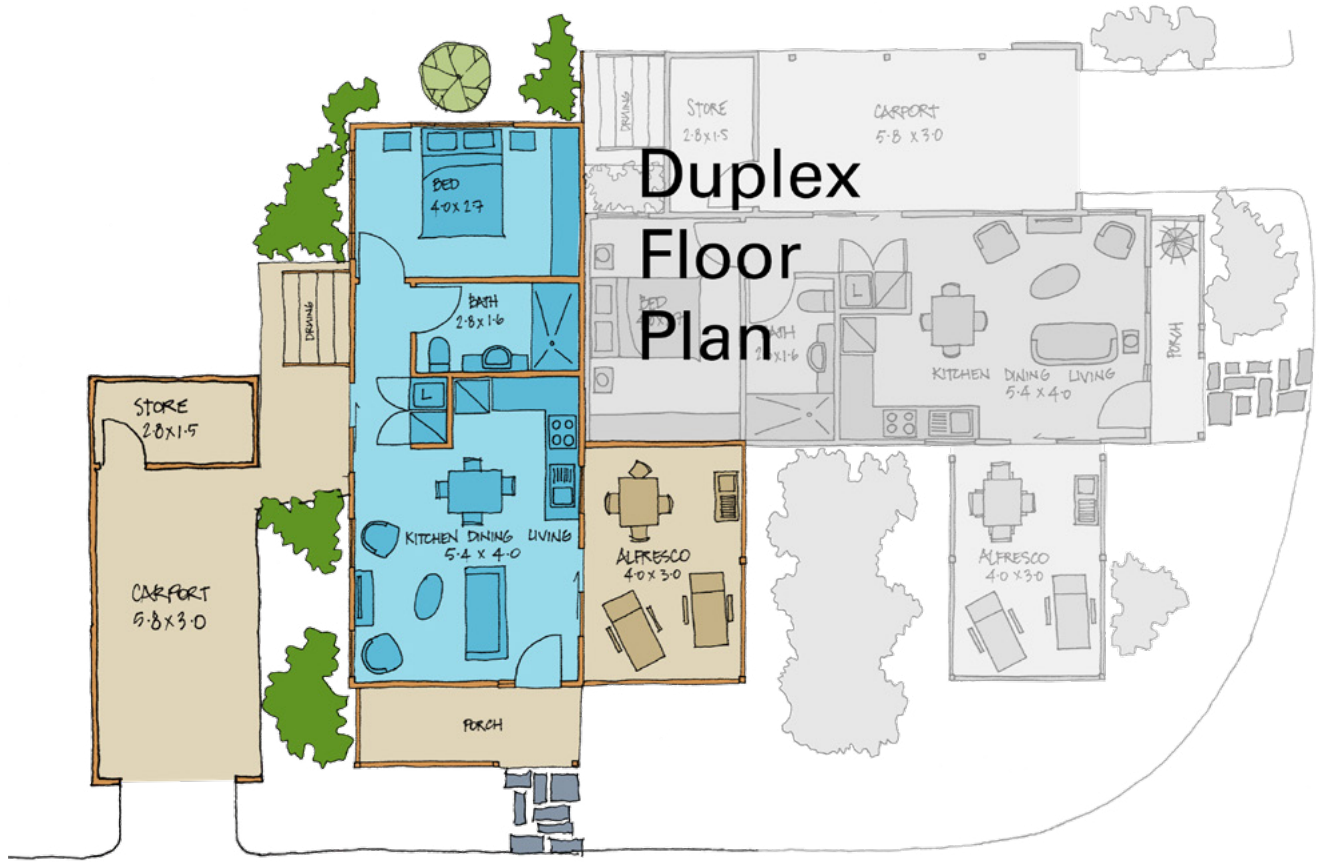

CECILIA (DUPLEX)

Bedrooms: 1 WC: 1 Bathrooms: 1 Carparks: 1 Under roof: 85.13 m²

Providence Lifestyle
Henley Brook Resort

Mark Jewell

Lifestyle Sales Consultant

T 0411 497 111 E markJ@providencelifestyle.com.au

Download price list at henleybrook.providencelifestyle.com.au

Images are for illustration purposes only and may be subject to change due to availability of materials, compliance or design considerations. Prices and home sizes are subject to change. Garage doors available on selected sites at an additional cost. Carport size and capacity may vary depending on the individual lot size.

Information correct as of April 2026.

CECILIA (DUPLEX)

Bedrooms: 1 WC: 1 Bathrooms: 1 Carparks: 1 Under roof: 85.13 m²

Providence Lifestyle
Henley Brook Resort

Mark Jewell

Lifestyle Sales Consultant

T 0411 497 111 E markJ@providencelifestyle.com.au