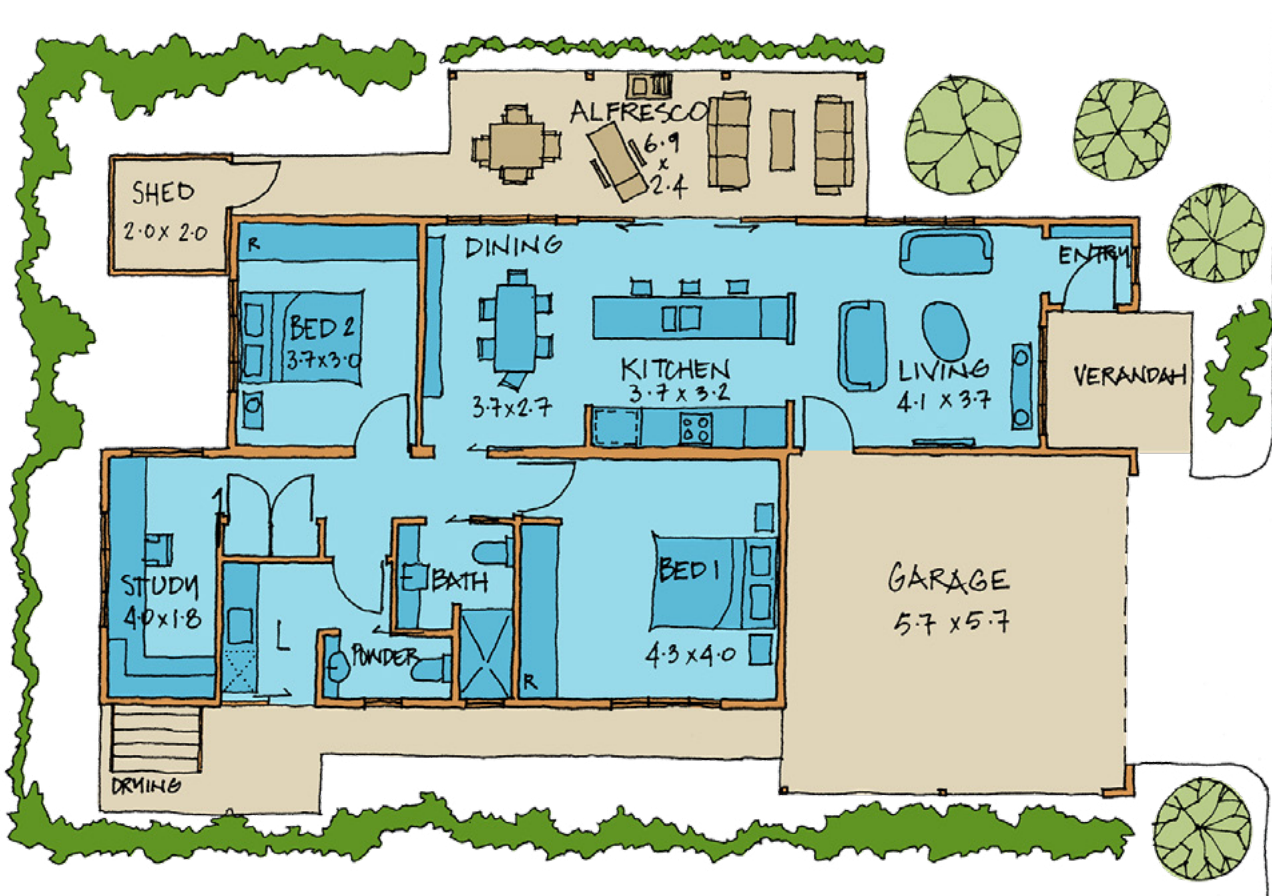

MOON SHADOW DX

Bedrooms: 2 WC: 2 Bathrooms: 1 Carparks: 2 Under roof: 156.33 m²

Providence Lifestyle
Henley Brook Resort

Garage only on selected homes

Mark Jewell

Lifestyle Sales Consultant

T 0411 497 111 E markJ@providencelifestyle.com.au

Download price list at henleybrook.providencelifestyle.com.au

Images are for illustration purposes only and may be subject to change due to availability of materials, compliance or design considerations. Prices and home sizes are subject to change. Garage doors available on selected sites at an additional cost. Carport size and capacity may vary depending on the individual lot size.

Information correct as of April 2026.

MOON SHADOW DX

Bedrooms: 2 WC: 2 Bathrooms: 1 Carparks: 2 Under roof: 156.33 m²

Providence Lifestyle
Henley Brook Resort

STAGE 1A STAGE 1B STAGE 2A STAGE 2B STAGE 3A STAGE 3B STAGE 5